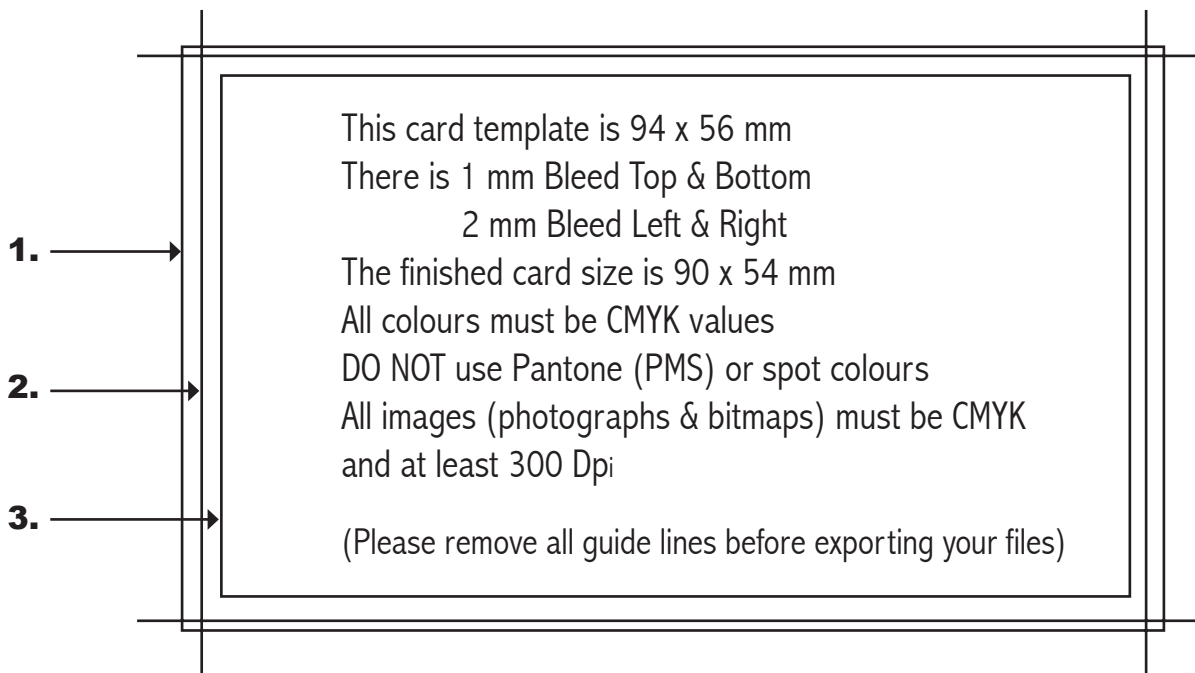

Business Cards

Actual Size

150% (For example only)

1. Outside line indicates size including bleed 94 x 56 mm
2. Middle line indicates crop / trim line 90 x 54mm
3. Inside line show safe area for card details (ie: logo, phone, address)

With cards made to our templates size we do not require any crop marks or registration marks.